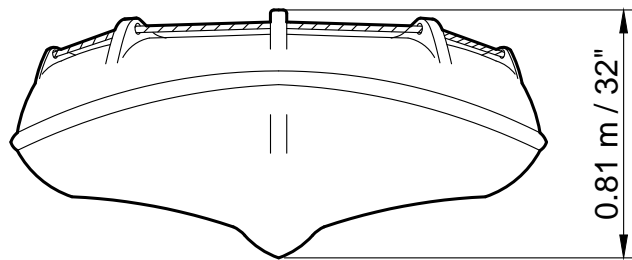

133.175.3.65

Maximum Capacity / load		CE category D; 550 kg / 1212 lbs / CE category C; 540 kg / 1190 lbs		
Maximum Engine power		15 kW / 20 HP		
Maximum Numbers of persons		CE category D; 8 persons/ CE category C; 6 persons		
Weight (approx.)		143 kg / 316 lbs		
Material		Polyethylene (100% recyclable)		
Itemref		Title/Name, designation, material, dimension etc		
Designed by Whaly Boats	Checked by Whaly Boats	Approved by - date RvdS - 05/04/18	Date 05/04/18	Scale NoScale
		Whaly 370		
		www.WHALY.com	Edition 0	Sheet A3

Remarks: All Dimensions ±2%