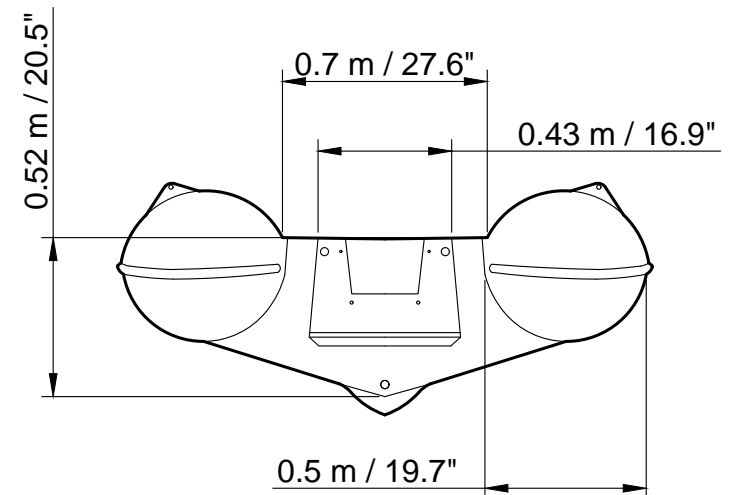

133.175.3.65

Maximum Capacity / load		CE category D; 550 kg / 1212 lbs / CE category C; 540 kg / 1190 lbs		
Maximum Engine power		15 kW / 20 HP		
Maximum Numbers of persons		CE category D; 8 persons/ CE category C; 6 persons		
Weight (approx.)		143 kg / 316 lbs		
Material		Polyethylene (100% recyclable)		
Itemref		Title/Name, designation, material, dimension etc		
Designed by Whaly Boats	Checked by Whaly Boats	Approved by - date RvdS - 05/04/18	Date 05/04/18	Scale NoScale
		Whaly 370		
		www.WHALY.com	Edition 0	Sheet A3

Remarks: All Dimensions ±2%