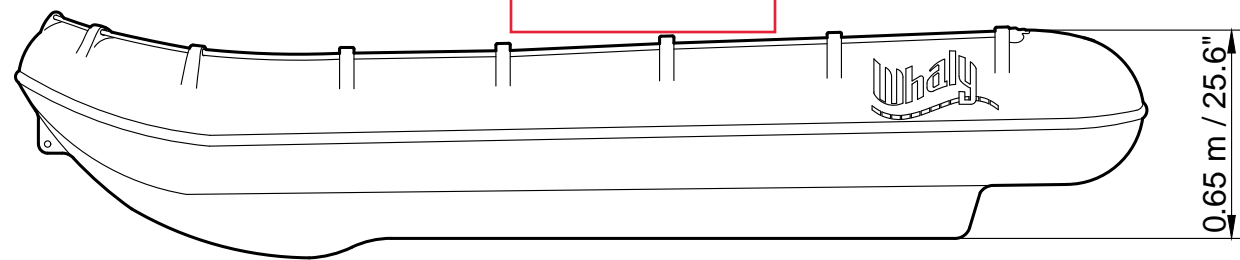

133.175.3.65

Maximum Capacity / load		CE category D; 550 kg / 1212 lbs / CE category C; 540 kg / 1190 lbs		
Maximum Engine power		15 kW / 20 HP		
Maximum Numbers of persons		CE category D; 8 persons/ CE category C; 6 persons		
Weight (approx.)		143 kg / 316 lbs		
Material		Polyethylene (100% recyclable)		
Itemref		Title/Name, designation, material, dimension etc		
Designed by Whaly Boats	Checked by Whaly Boats	Approved by - date RvdS - 05/04/18	Date 05/04/18	Scale NoScale
		Whaly 370		
		www.WHALY.com	Edition 0	Sheet A3

Remarks: All Dimensions ±2%